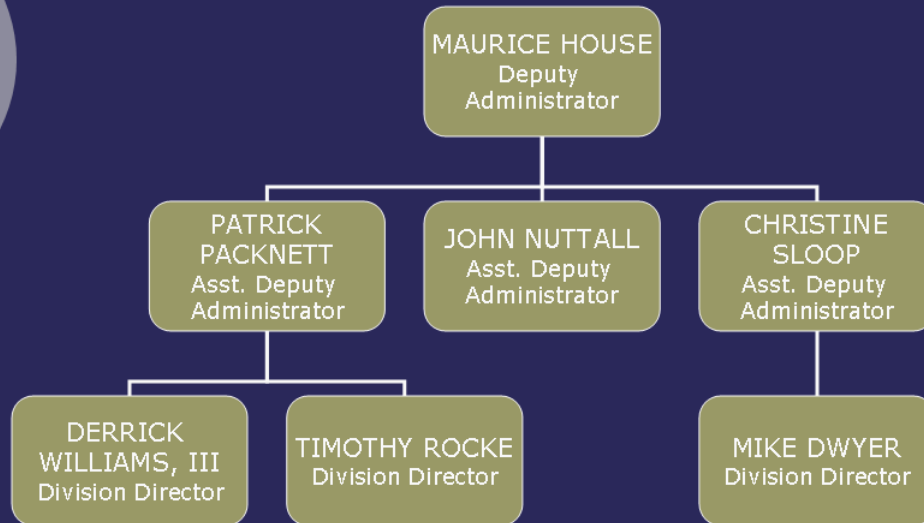

Office of Global Analysis

Global Analysis Supervisors

Office of the Deputy Administrator	
Deputy Administrator	Maurice House
Assistant Deputy Administrator	Patrick Packnett
Assistant Deputy Administrator	John Nuttall
Assistant Deputy Administrator	Christine Sloop
International Production Assessment Division	
Director	Derrick Williams, III
Deputy Director	Tom St. Clair
USDA Satellite Imagery Archive Manager	Bob Tetrault
Industry and Sector Analysis Division	
Director	Tim Rocke
Deputy Director	Alan Riffkin
Deputy Director	Vacant
Trade and Biofuels Analysis Division	
Director	Mike Dwyer
Deputy Director	Daniel B. Whitley
Deputy Director	Renee Schwartz